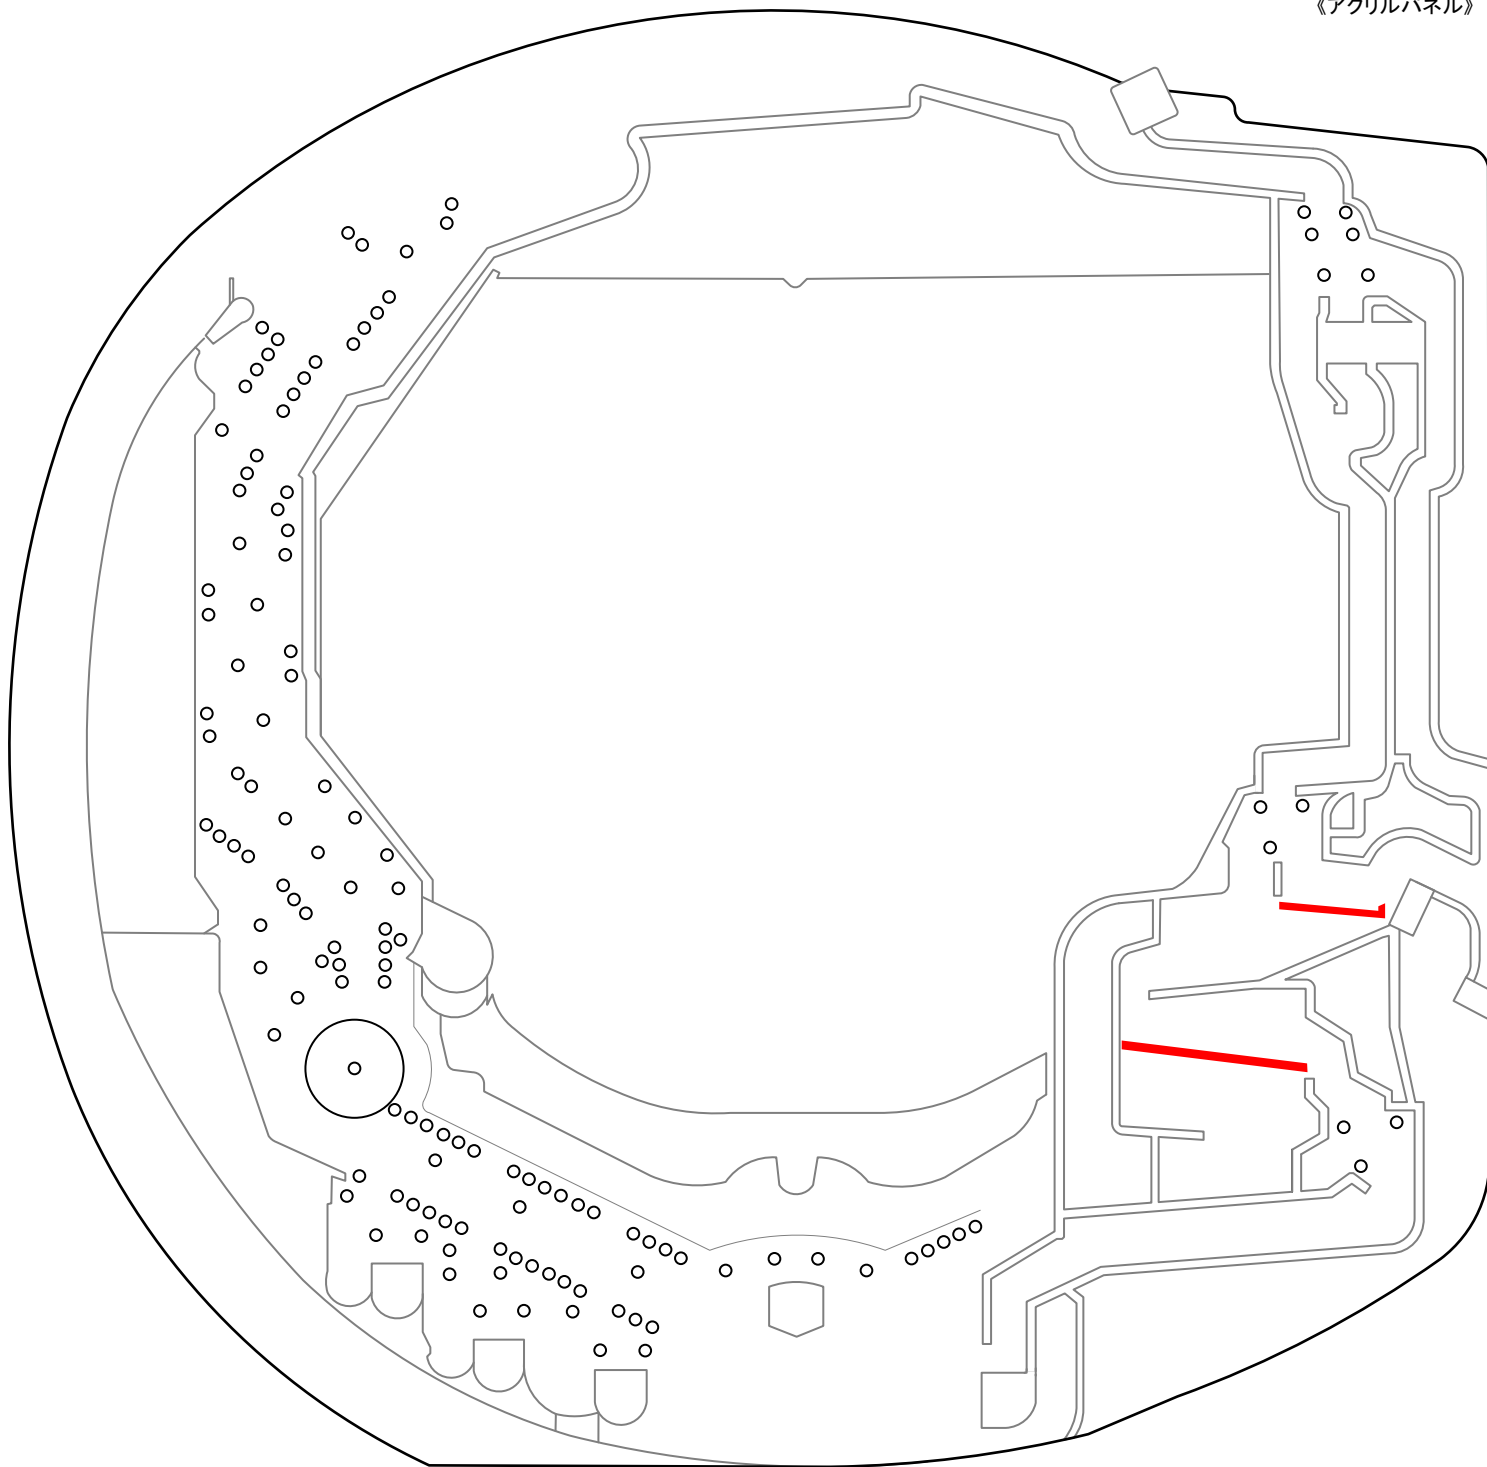

◆遊技盤の仕様◆
《アクリルパネル》

M E M O

A series of horizontal lines for taking notes, starting below the 'MEMO' header and ending above the footer.